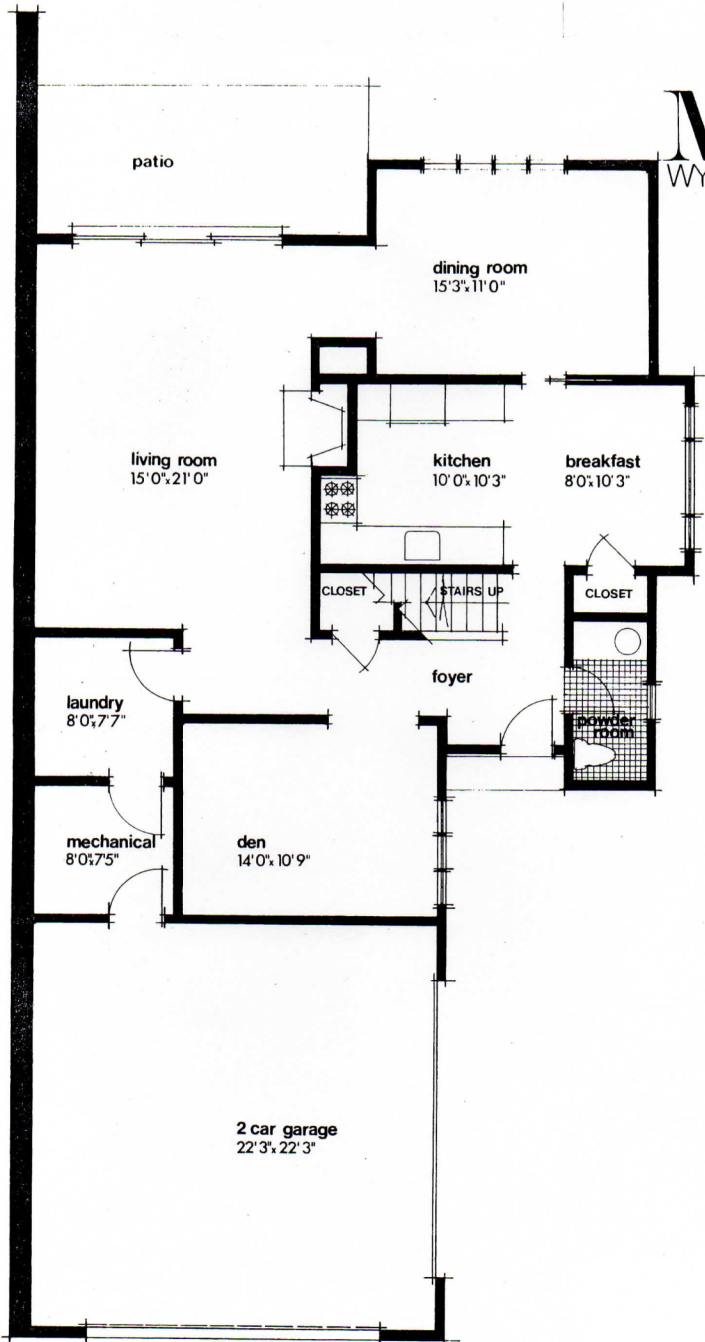

Spring Meadow

WYCKOFF, NEW JERSEY

stratton

2 story, 2 bed room, den,
2 car garage, end unit
Unit Area:
first floor 1800 sq.ft.
second floor 1154 sq.ft.

EXHIBIT A-1d

ALTERNATE GARAGE ENTRANCE
ALL DIMENSIONS ARE APPROXIMATE AND SUBJECT TO STRUCTURAL AND ARCHITECTURAL REV

Spring Meadow

WYCKOFF, NEW JERSEY

stratton

2 story, 2 bed room, den
2 car garage, end unit

EXHIBIT A-1d

Second Level Floor Plan

ALL DIMENSIONS ARE APPROXIMATE AND SUBJECT TO STRUCTURAL AND ARCHITECTURAL REVISIONS