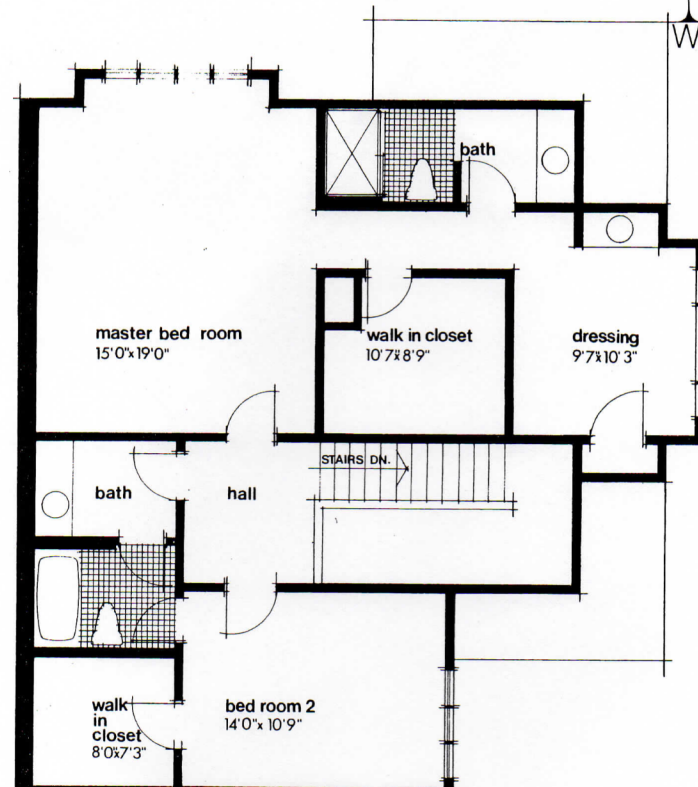

Spring Meadow

WYCKOFF, NEW JERSEY

stratton

2 story, 2 bed room, den,
2 car garage, end unit
Unit Area:
first floor 1800 sq.ft.
second floor 1154 sq.ft.

EXHIBIT A-1d

ALTERNATE GARAGE ENTRANCE
ALL DIMENSIONS ARE APPROXIMATE AND SUBJECT TO STRUCTURAL AND ARCHITECTURAL REV

Spring Meadow

WYCKOFF, NEW JERSEY

stratton

2 story, 2 bed room, den
2 car garage, end unit

EXHIBIT A-1d

Second Level Floor Plan

ALL DIMENSIONS ARE APPROXIMATE AND SUBJECT TO STRUCTURAL AND ARCHITECTURAL REVISIONS