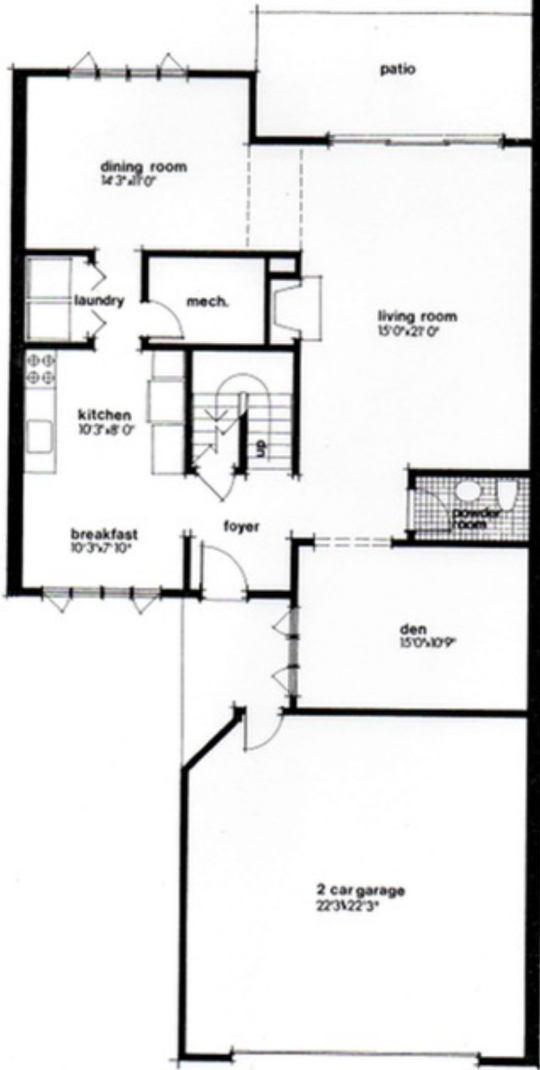

Spring Meadow
WYCKOFF, NEW JERSEY

hunter

2 story, 2 bedroom, den,
2 car garage, mid unit
Unit Area:
first floor 1700 sq.ft.
second floor 1038 sq.ft.

EXHIBIT A-1e

First Level Floor Plan

ALL DIMENSIONS ARE APPROXIMATE AND SUBJECT TO STRUCTURAL AND ARCHITECTURAL REVISIONS

Spring Meadow
WYCKOFF, NEW JERSEY

hunter

2 story, 2 bedroom, den,
2 car garage, mid unit

EXHIBIT A-1e

Second Level Floor Plan

ALL DIMENSIONS ARE APPROXIMATE AND SUBJECT TO STRUCTURAL AND ARCHITECTURAL REVISIONS