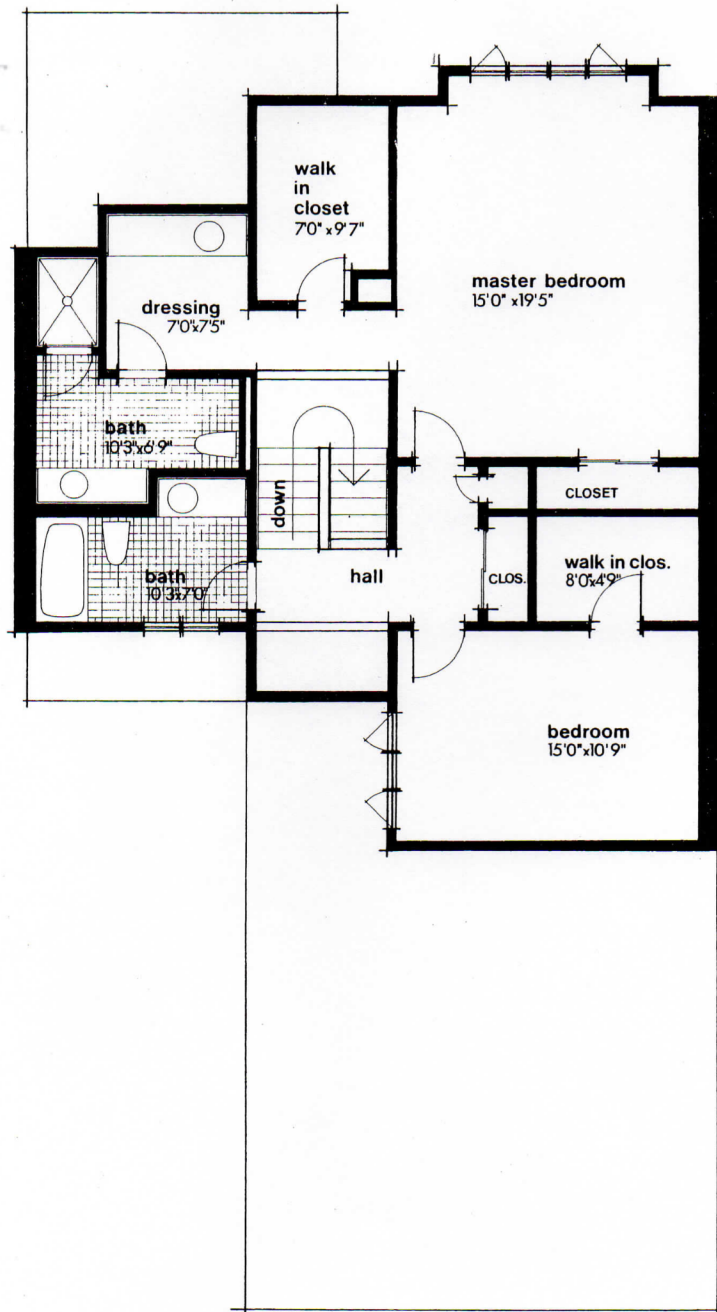

Spring Meadow
WYCKOFF, NEW JERSEY

hunter

2 story, 2 bedroom, den,
2 car garage, mid unit
Unit Area:
first floor 1700 sq.ft.
second floor 1038 sq.ft.

EXHIBIT A-1e

First Level Floor Plan

ALL DIMENSIONS ARE APPROXIMATE AND SUBJECT TO STRUCTURAL AND ARCHITECTURAL REVISIONS

Spring Meadow
WYCKOFF, NEW JERSEY

hunter

2 story, 2 bedroom, den,
2 car garage, mid unit

EXHIBIT A-1e

Second Level Floor Plan

ALL DIMENSIONS ARE APPROXIMATE AND SUBJECT TO STRUCTURAL AND ARCHITECTURAL REVISIONS